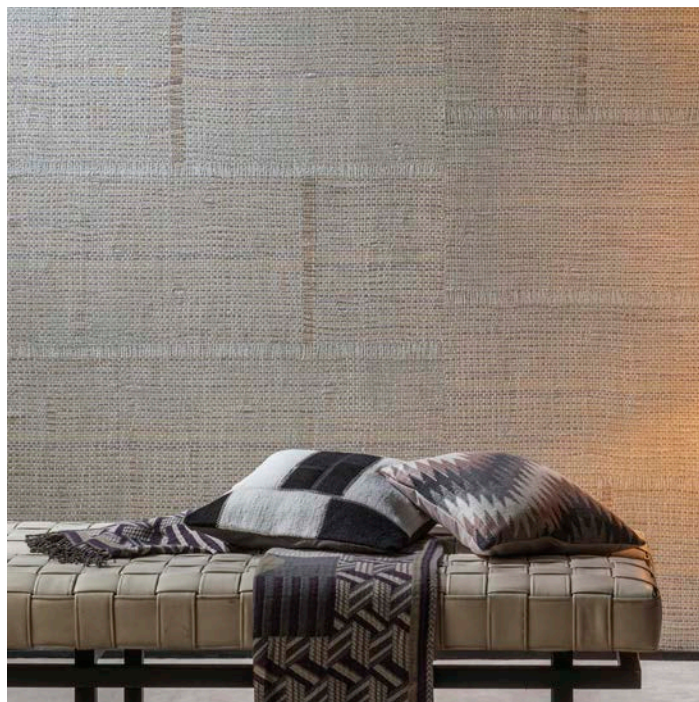

ARUBA WATERLILY, RAFFIA WEAVE AND LINEN ON NON-WOVEN BACKING & NON-WOVEN TEXTILE WALLCOVERING

This new Omexco collection takes you to the exotic isle of Aruba, located in the Caribbean sea. Suddenly your interior will bathe you in peace and well-being, a shelter from chaos, a moment to catch your breath. It has become so rare nowadays to allow ourselves a chance to escape, even if just briefly...

Aruba evokes this precious planet, reminds us of its ephemeral dimension, and tells us to remember its territories and colours: the purity of its water, the light, the palm trees, the warmth of the sand...

Enter the universe of endless shades of blue: ocean, slate, teal, blueberry; shades of green: malachite, verdigris, water green; opal and pearl grey; orpiment yellow; lime, chalk and kaolin white; powder and sepia beige...