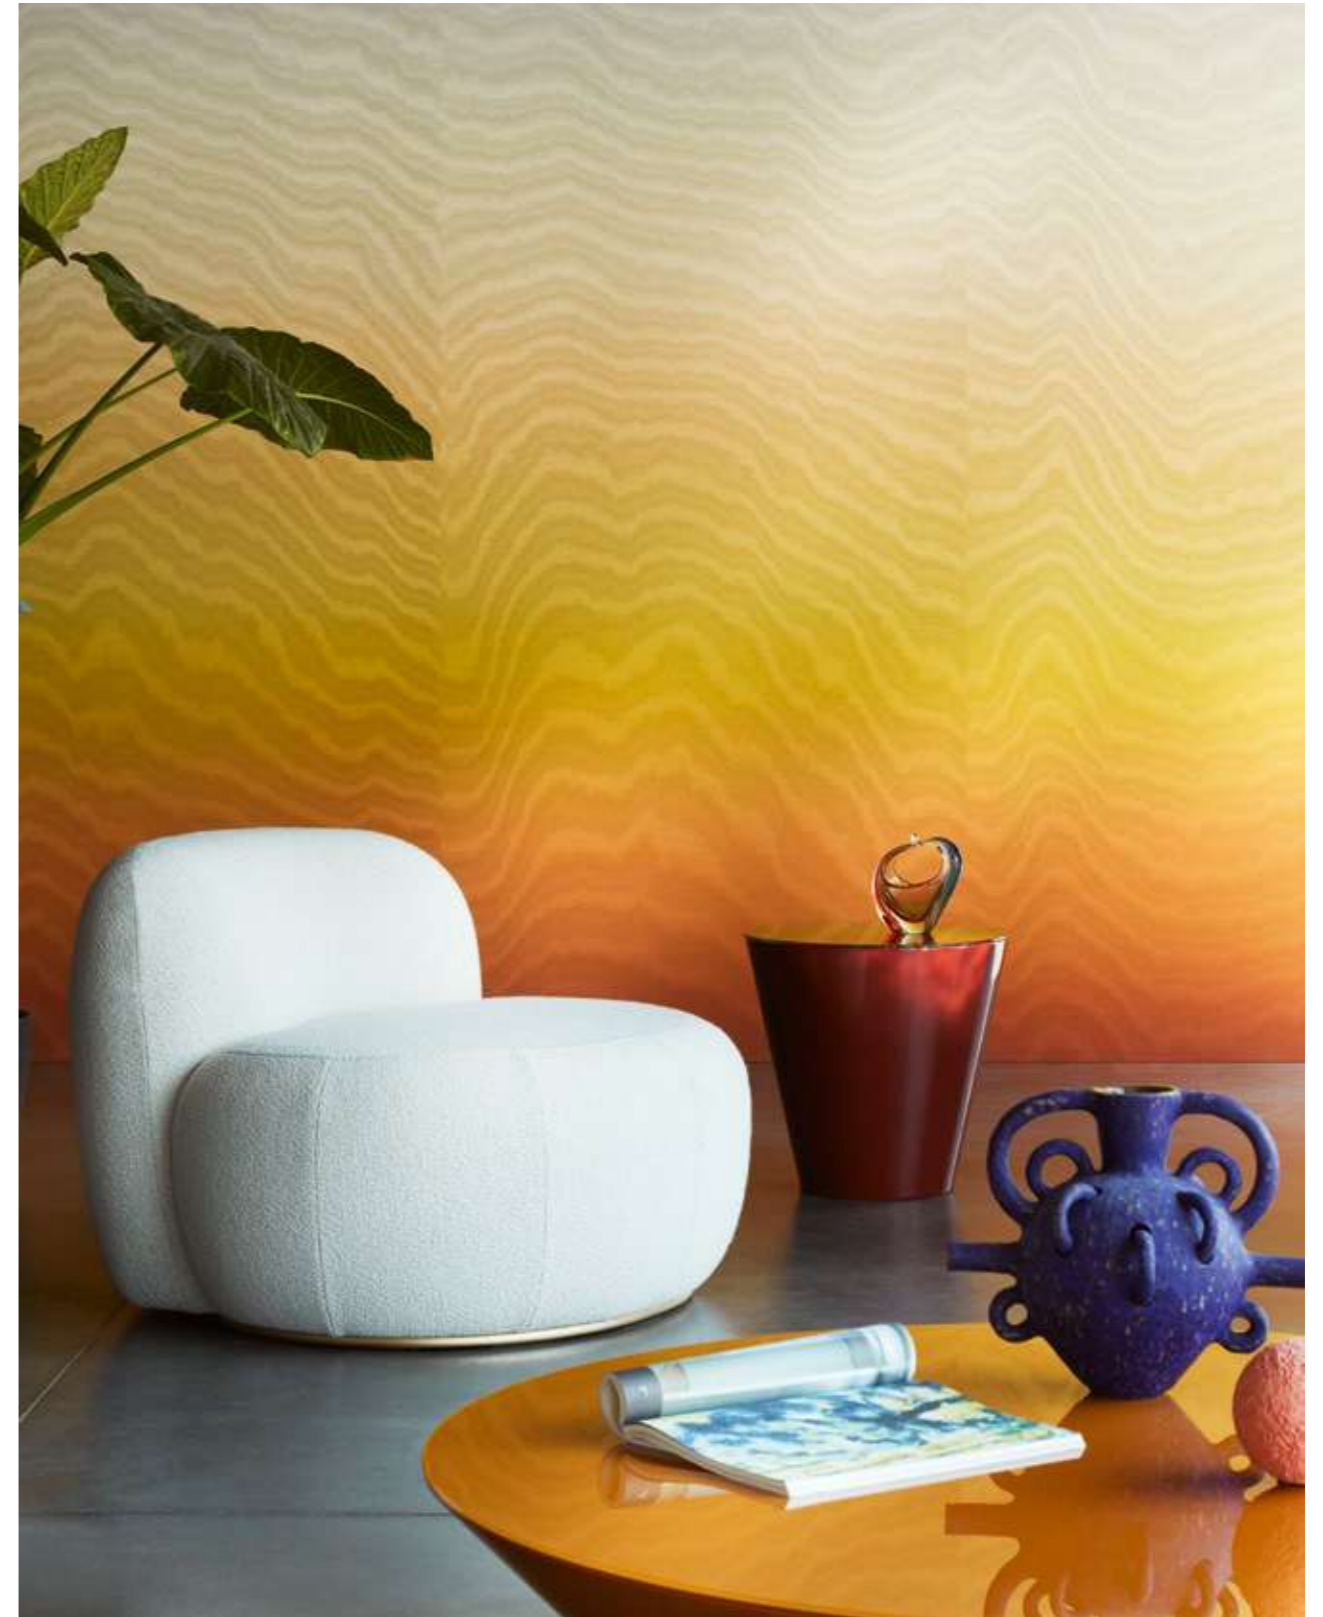

PLUS PUR QUE LE SOLEIL (RM 1028 01)