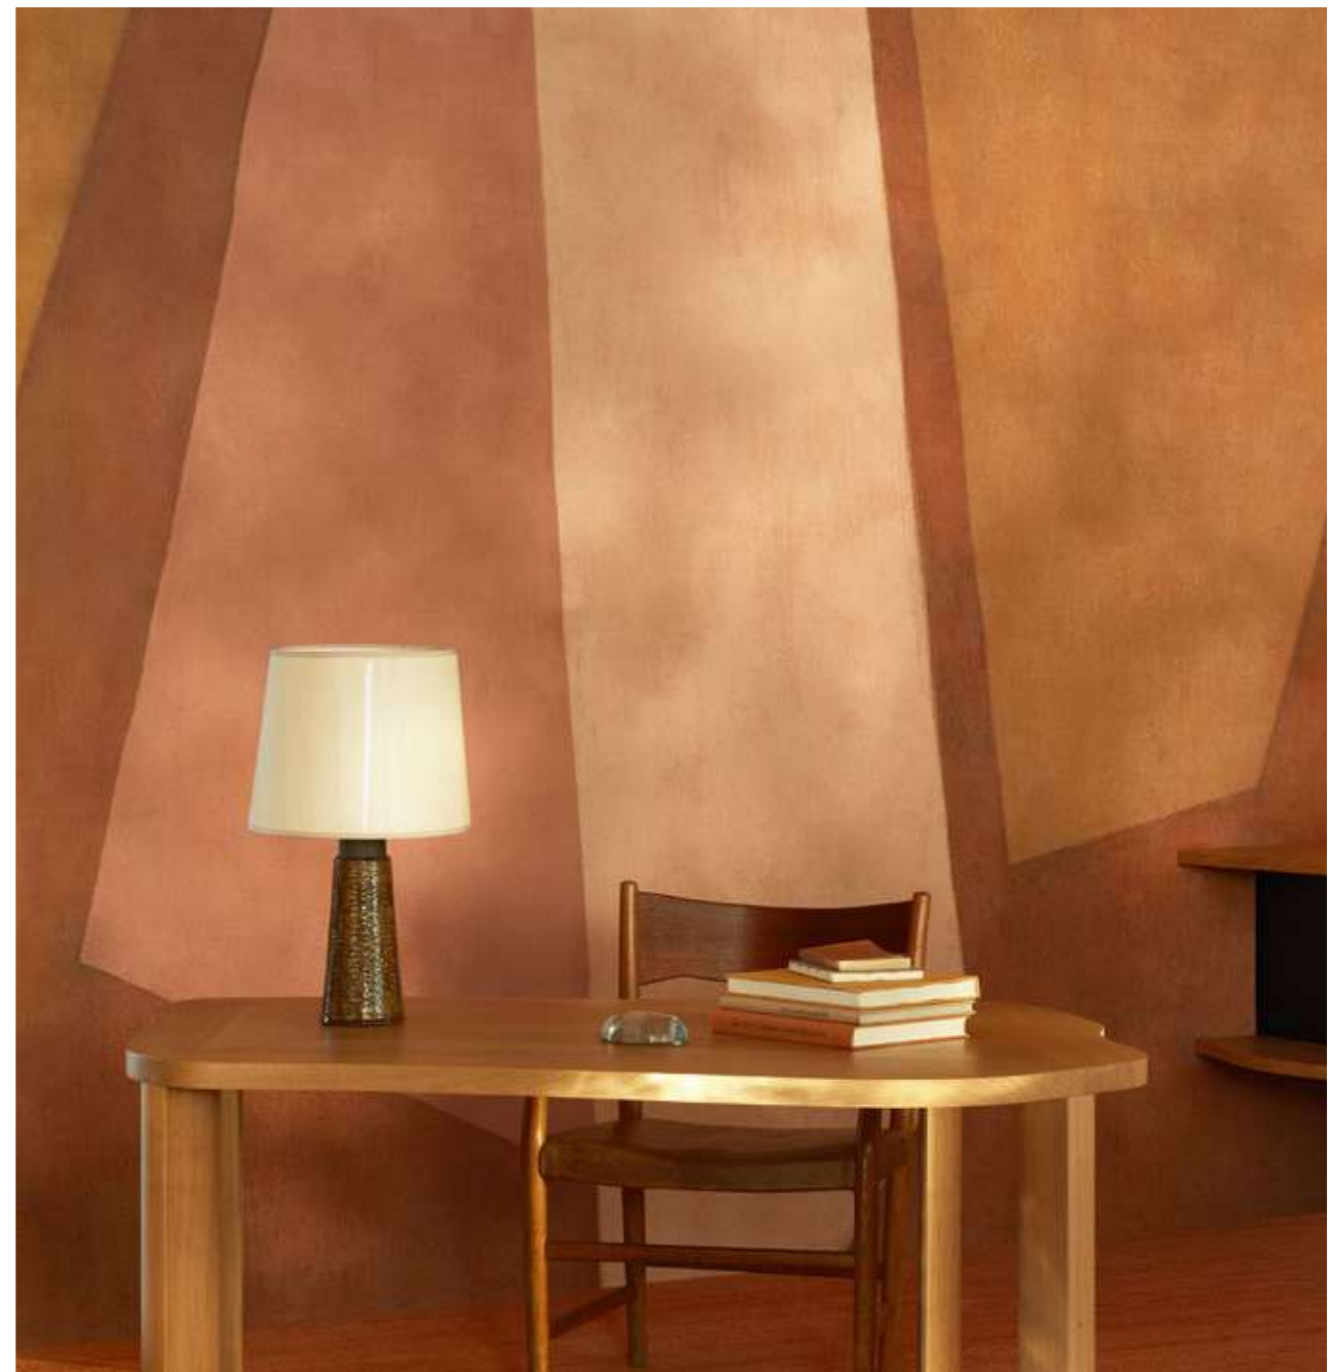

For your resizing request, simply contact your regular Élitis contact with the reference and the desired dimensions.

We will be happy to assist you in your project.

NEW

ARABESQUE (VP 1002 03)

Format standard - VP 1002 03 = 2,8 m x 3 m (4 lés de 70 cm x 3 m)
 Pour plus d'ampleur, poser plusieurs panoramiques côte à côte.
 Standard size - VP 1002 03 = 110" x 118" (4 drops 27" x 118")
 For a more complete look, hang several panoramics side by side.