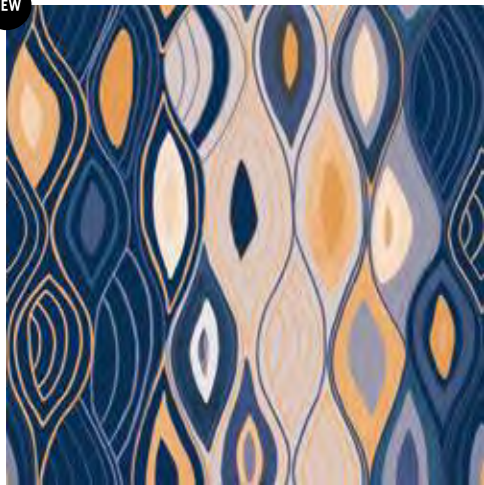

NEW

ARABESQUE (VP 1002 03)

Format standard - VP 1002 03 = 2,8 m x 3 m (4 lés de 70 cm x 3 m)
Pour plus d'ampleur, poser plusieurs panoramiques côte à côte.
Standard size - VP 1002 03 = 110" x 118" (4 drops 27" x 118")
For a more complete look, hang several panoramics side by side.