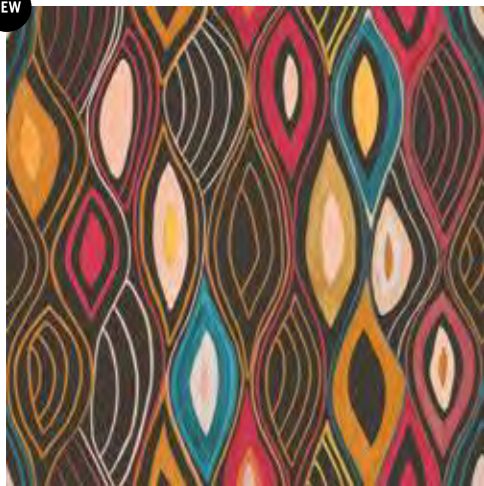

ARABESQUE (VP 1002 02)

Format standard - VP 1002 02 = 2,8 m x 3 m (4 lés de 70 cm x 3 m)
Pour plus d'ampleur, poser plusieurs panoramiques côte à côte.
Standard size - VP 1002 02 = 110" x 118" (4 drops 27" x 118")
For a more complete look, hang several panoramics side by side.